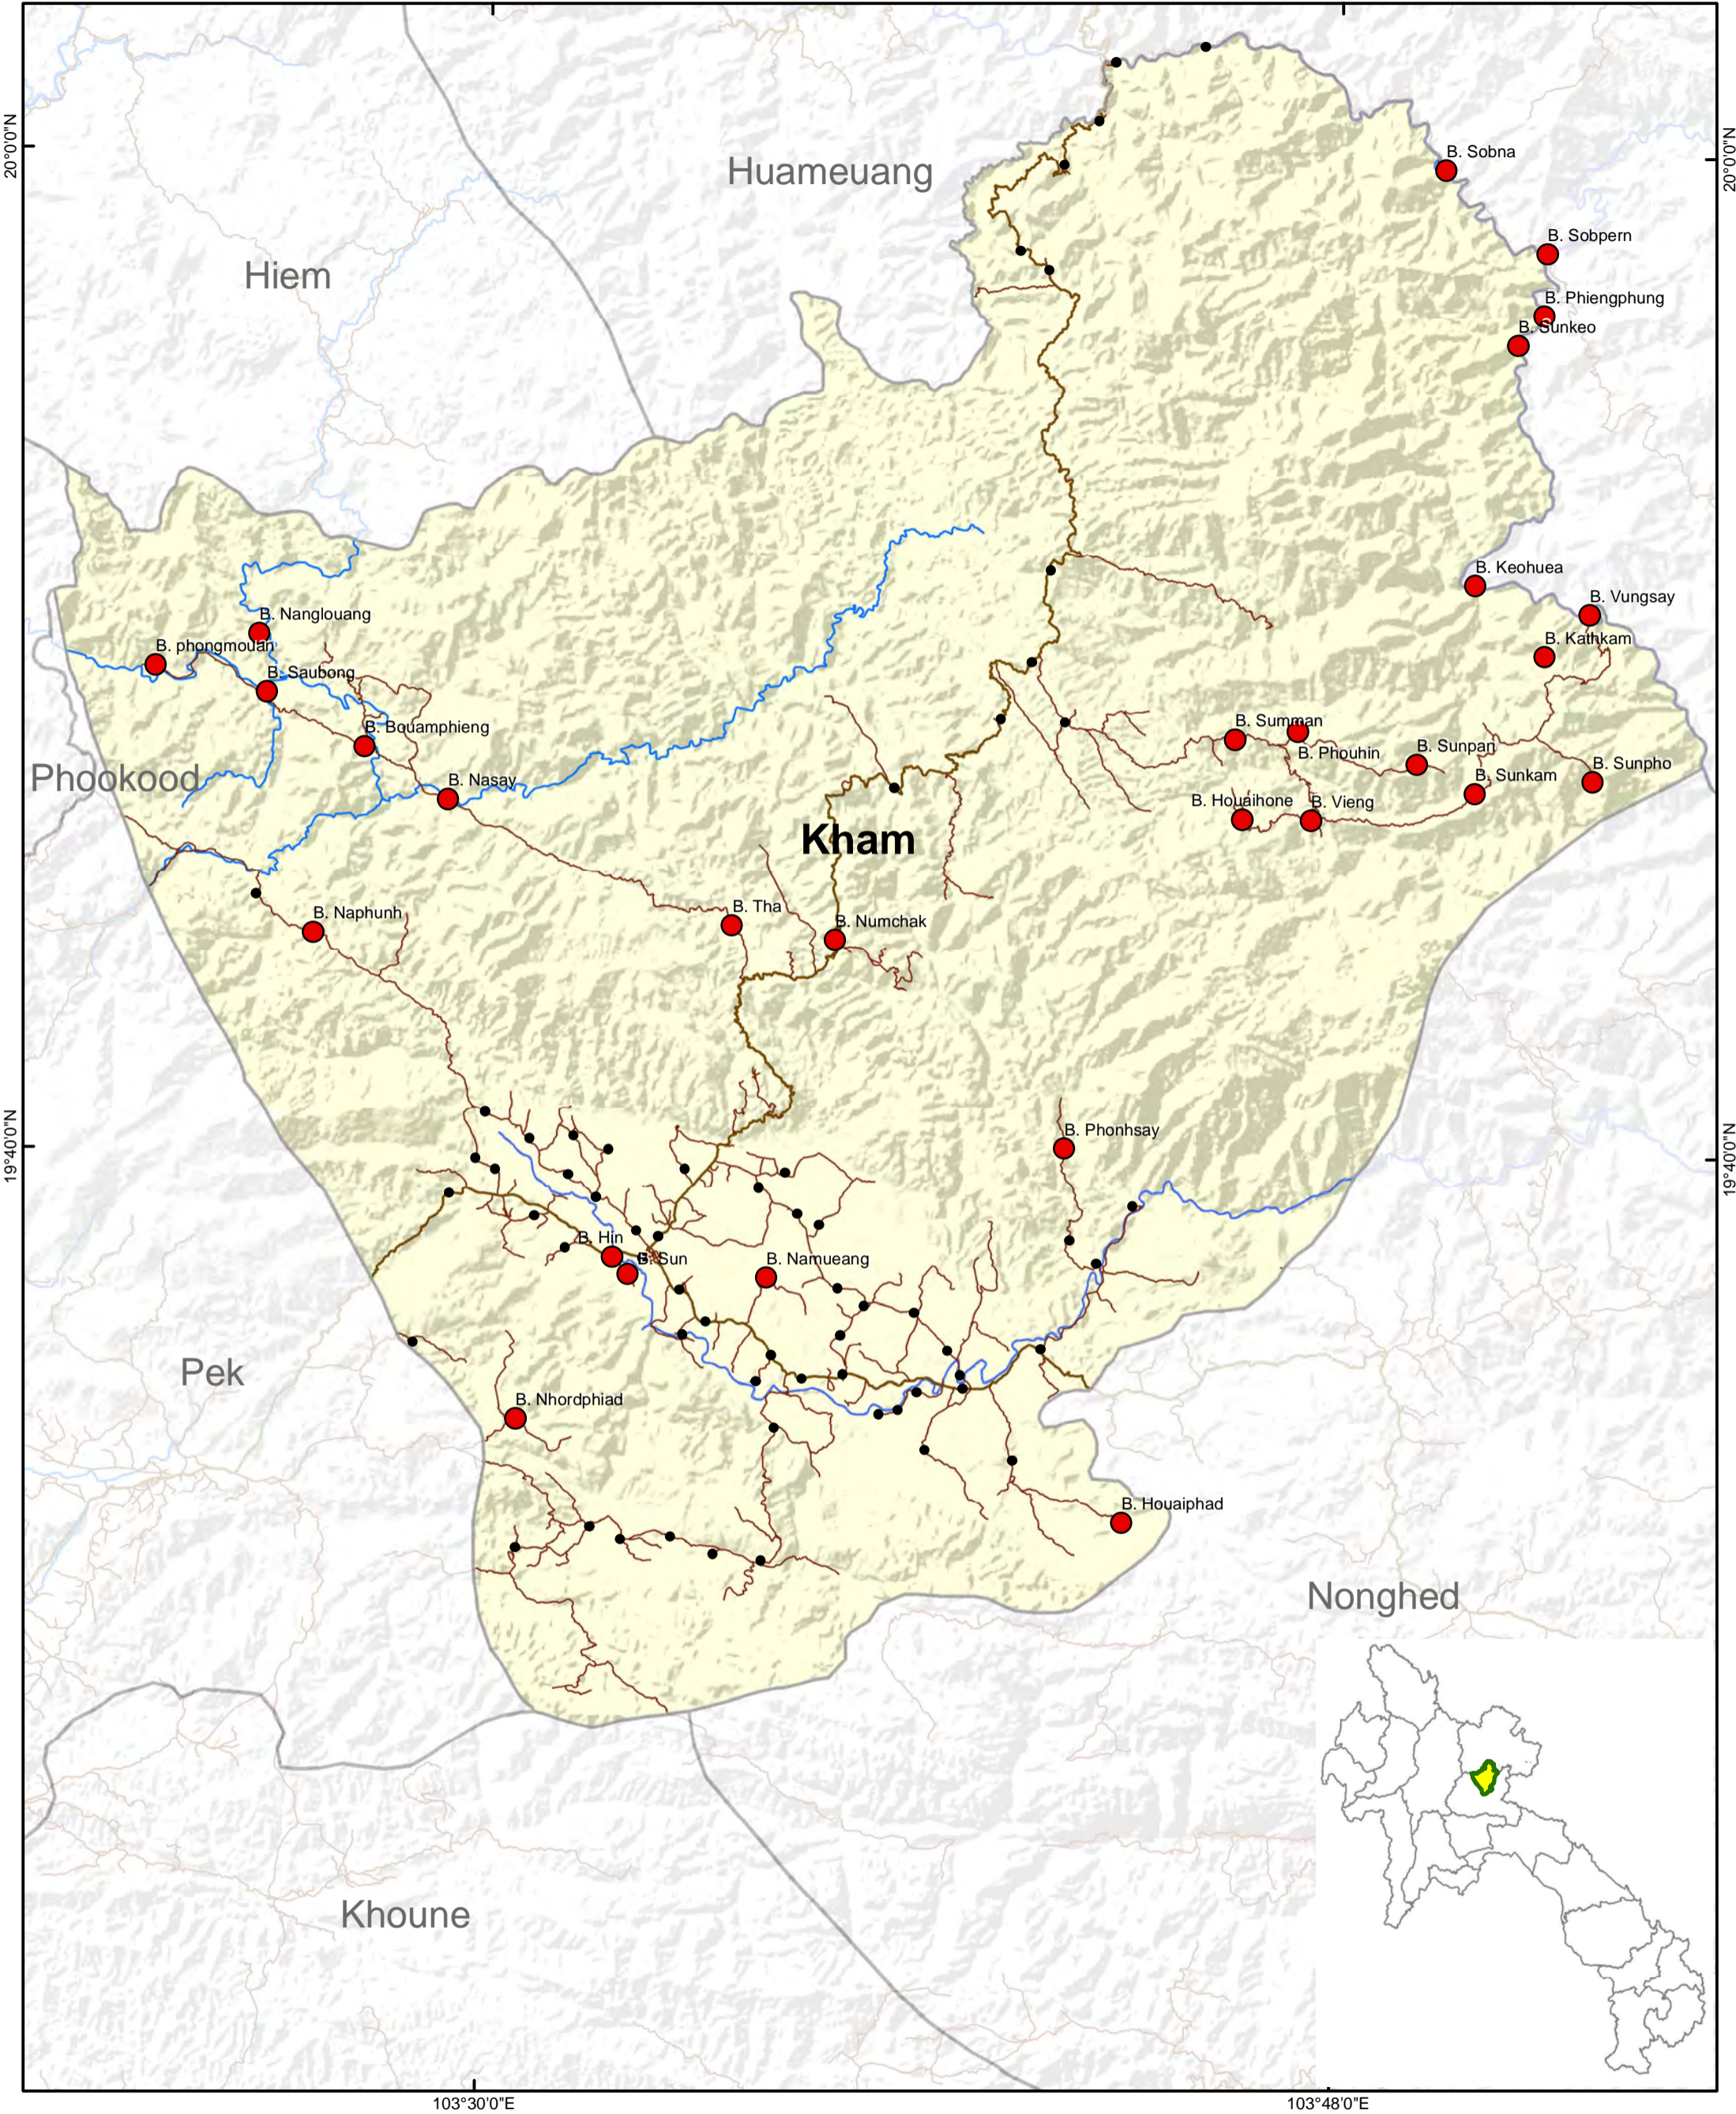

Kham District

Agriculture for Nutrition Programme Operation Village

Date Created: 04 Feb 2020
 Contact: wfp.lao@wfp.org
 Website: www.wfp.org

Legend

- AFN programme operation village
- Other village location
- District boundary
- Main road
- Other road
- River

Data Sources:
 - Lao National Statistics Bureau
 - Lao National Geographical Department
 - WFP Lao PDR

The boundaries and names and the designations used on this map do not imply official endorsement or acceptance by the United Nations.