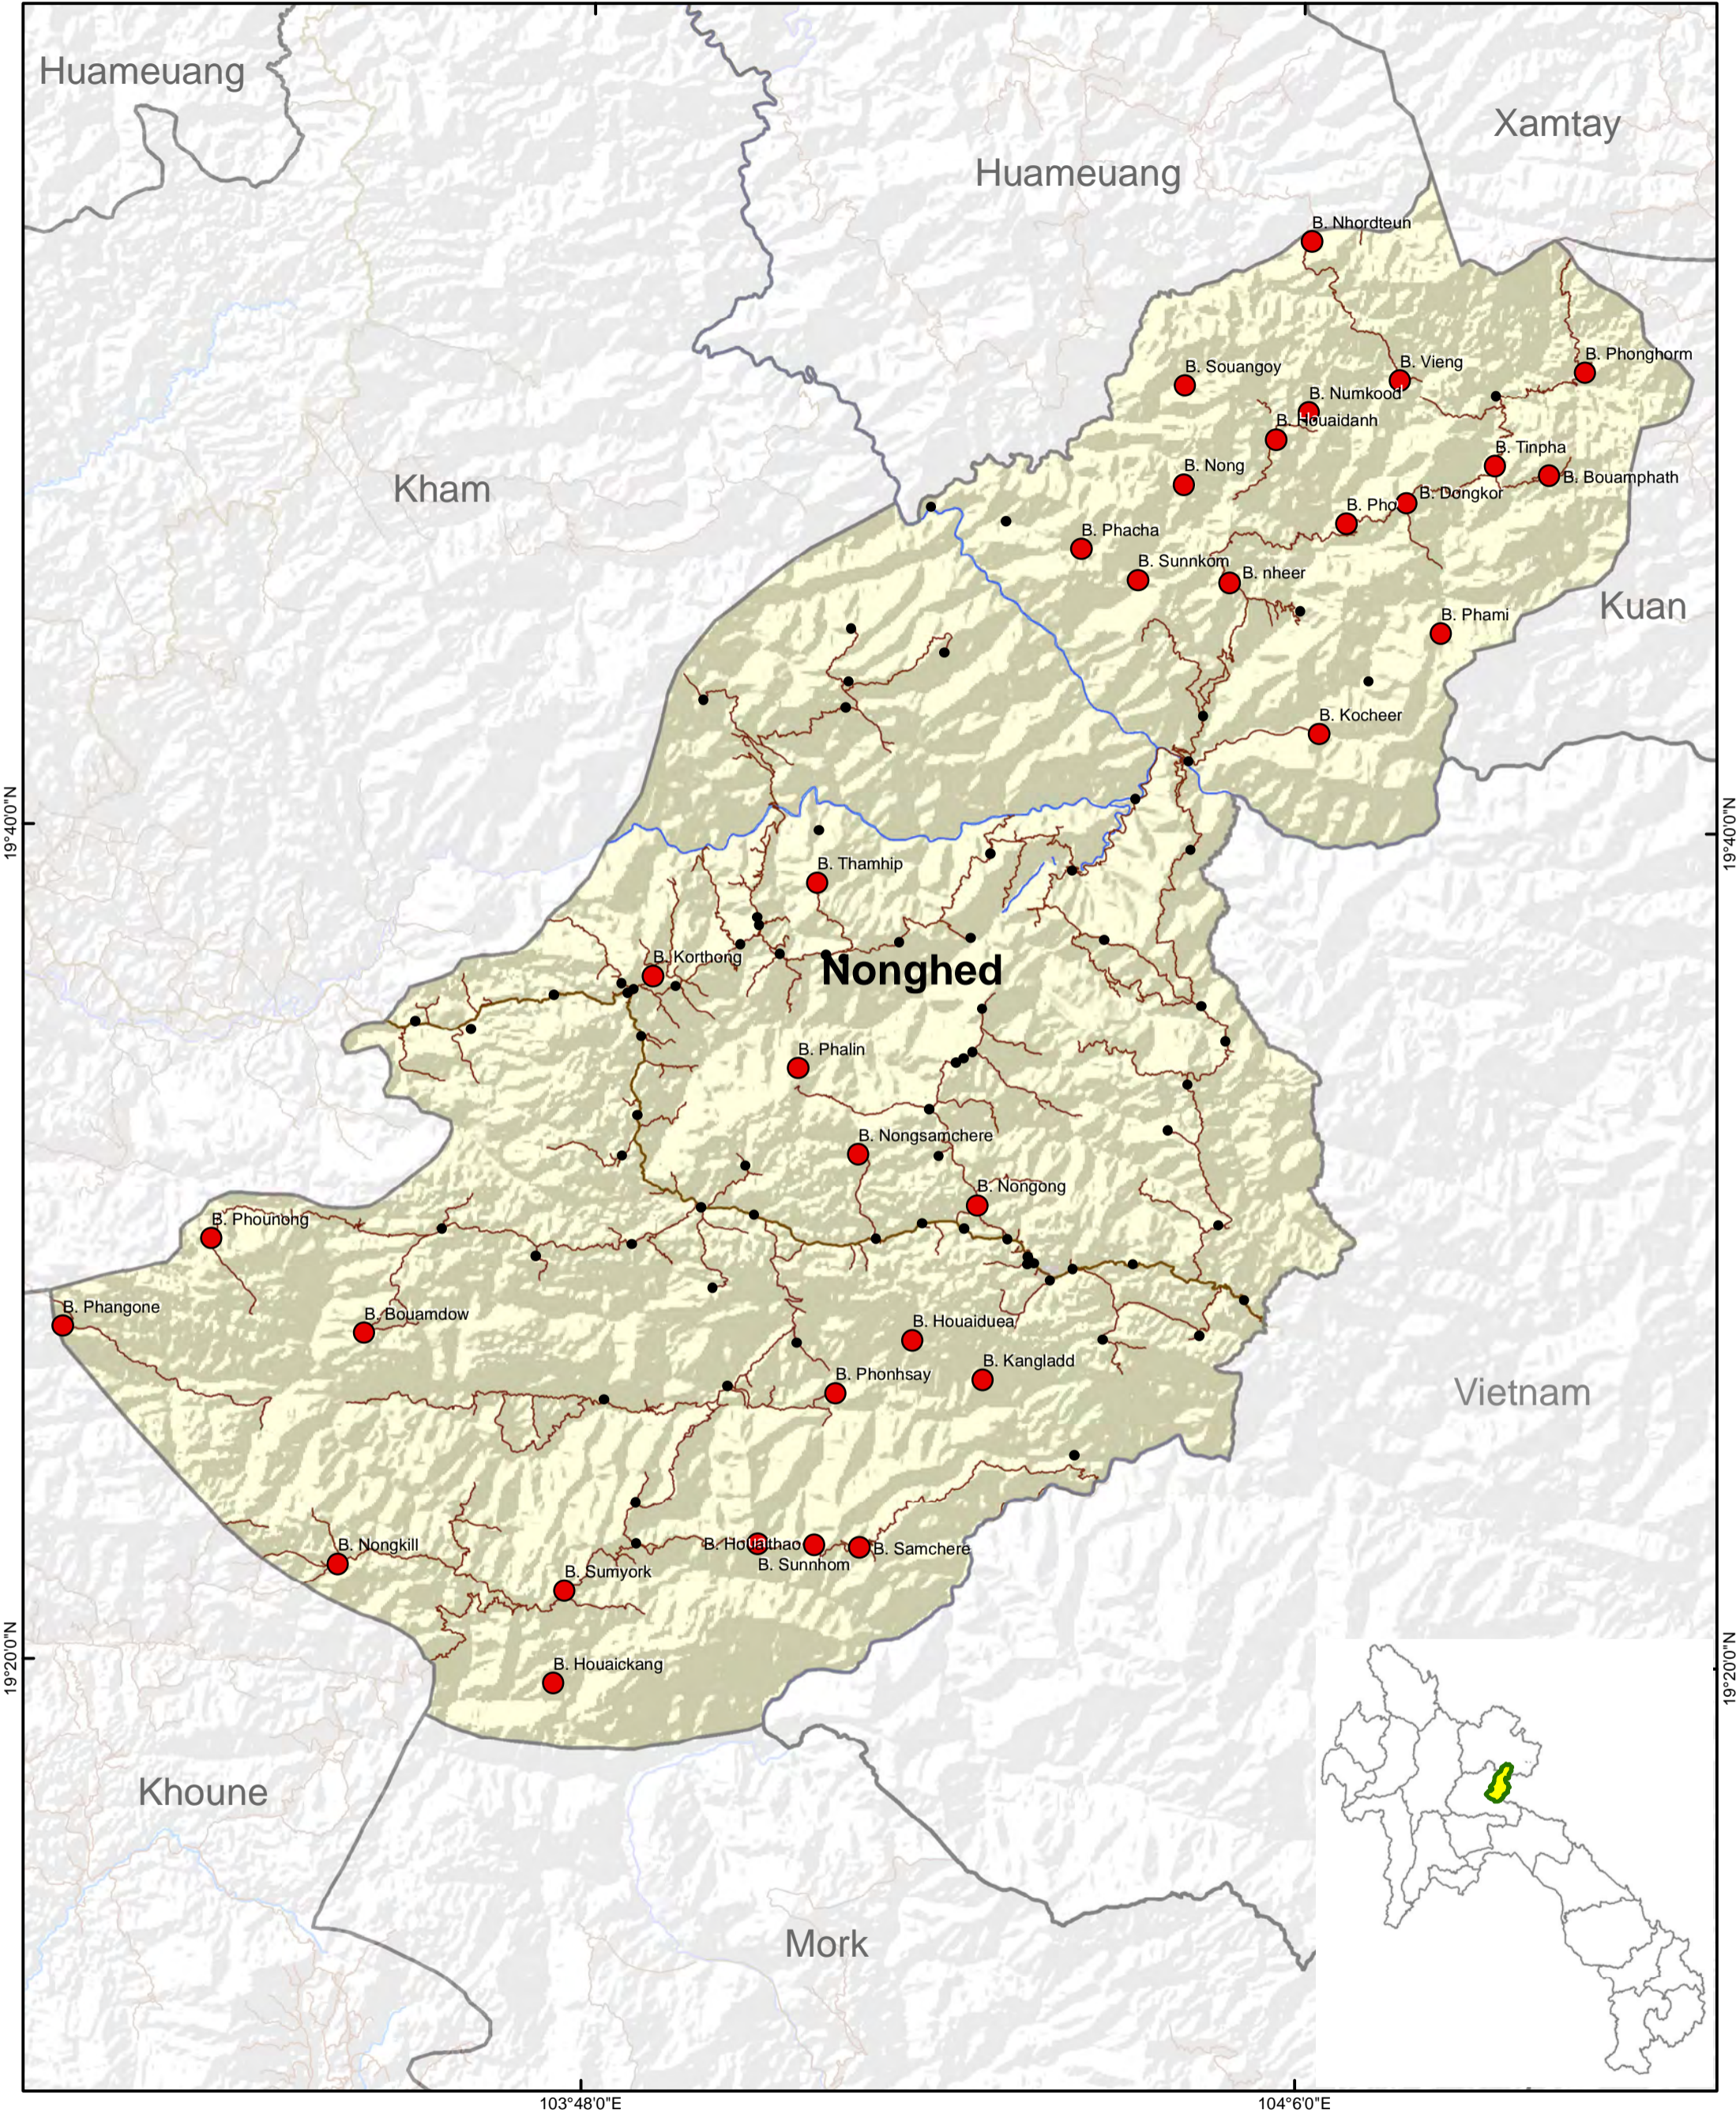

Nonghed District

Agriculture for Nutrition Programme Operation Village

Date Created: 04 Feb 2020
 Contact: wfp.lao@wfp.org
 Website: www.wfp.org

Legend

- AFN programme operation village
- Other village location
- District boundary
- Main road
- Other road
- River

Data Sources:
 - Lao National Statistics Bureau
 - Lao National Geographical Department
 - WFP Lao PDR

The boundaries and names and the designations used on this map do not imply official endorsement or acceptance by the United Nations.